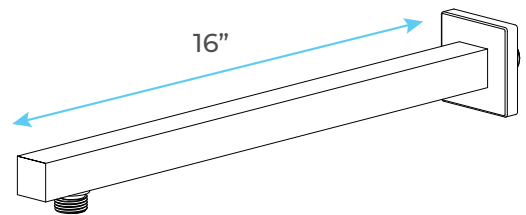

# FONTANA MILAN STAINLESS STEEL JETTED BODY MASSAGE LED SHOWER HEAD SET WITH HANDHELD SHOWER SPECS

## Specifications

TYPE: BATH & SHOWER SET  
 COLD/HOT WATER CONTROL TYPE: AUTO-THERMOSTAT CONTROL  
 FEATURE: THERMOSTATIC  
 NUMBER OF HANDLES: TRIPLE HANDLE  
 BATH & SHOWER FAUCET TYPE: EXPOSED  
 SHOWER SET VALVE CORE MATERIAL: CERAMIC

## Shower Head Size:

Flow Rate  
 2.5 GPM / 9.5 LPM (rain Shower);

The LED light will change its color by detecting water temperature:  
 0-30°C (32-86°F): Blue LED  
 30-40°C (86-104°F): Green LED  
 40-50°C (104-122°F): Red LED  
 50-100°C (122-212°F): Flashing Red LED