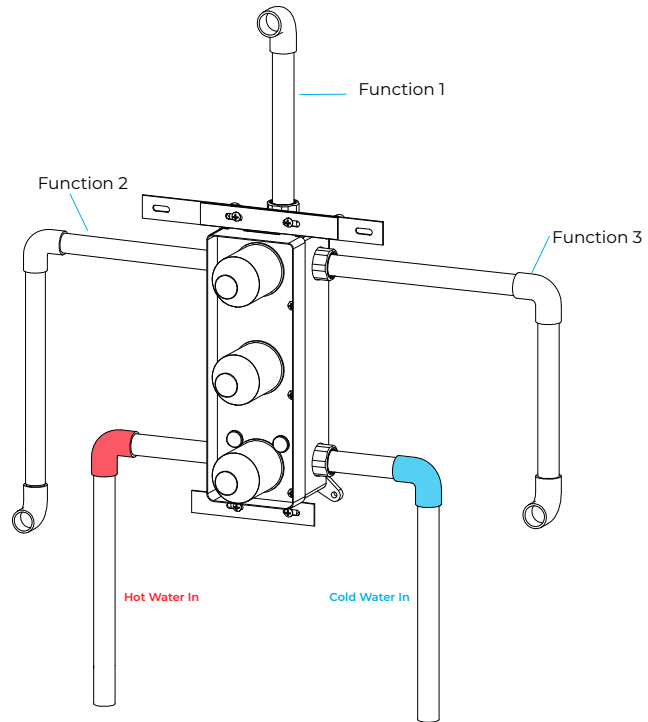

## Specifications

TYPE: BATH & SHOWER SET  
 COLD/HOT WATER CONTROL TYPE: AUTO-THERMOSTAT CONTROL  
 FEATURE: THERMOSTATIC  
 NUMBER OF HANDLES: TRIPLE HANDLE  
 BATH & SHOWER FAUCET TYPE: EXPOSED  
 SHOWER SET VALVE CORE MATERIAL: CERAMIC

## Shower Head Size:

Flow Rate  
 2.5 GPM / 9.5 LPM (rain Shower);

The LED light will change its color by detecting water temperature:  
 0-30°C (32-86°F): Blue LED  
 30-40°C (86-104°F): Green LED  
 40-50°C (104-122°F): Red LED  
 50-100°C (122-212°F): Flashing Red LED

**Note:** The LED lights are powered by water flow, and will be activated once the water is turned on.

## Mixer Size :

- Hot water
- Cold water