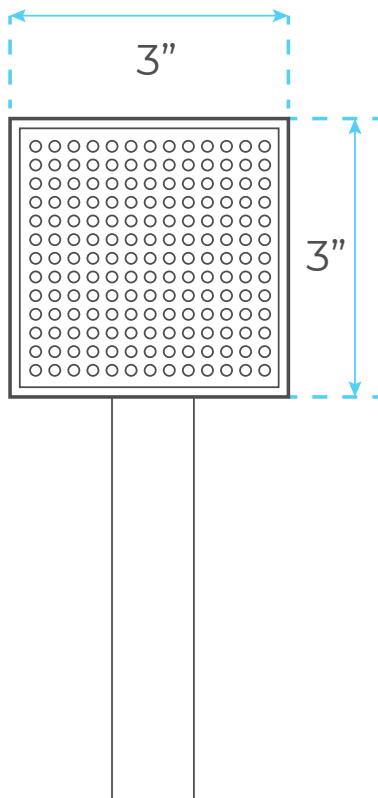

Hand Shower Size:

The minimum required water pressure is 0.05 MPa (0.5 bar).
Flow rate 2.5 GPM (9.5 LPM).