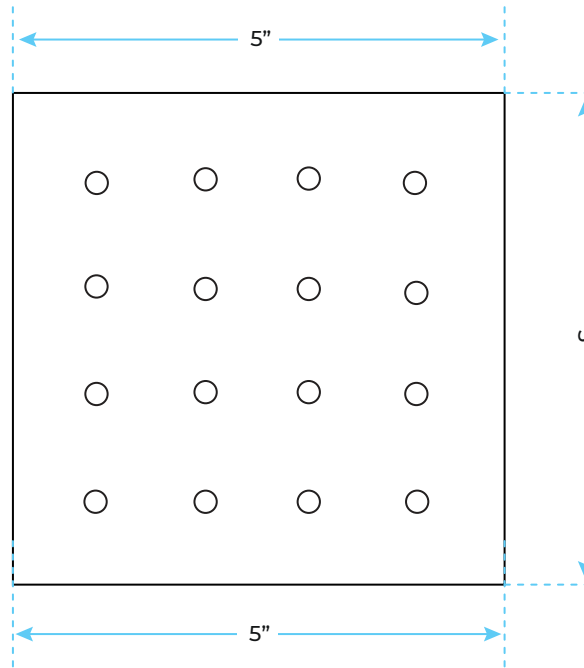

## Shower Head Size:

Flow Rate  
 2.5 GPM / 9.5 LPM (rain Shower);

The LED light will change its color by detecting water temperature:  
 0-30°C (32-86°F): Blue LED  
 30-40°C (86-104°F): Green LED  
 40-50°C (104-122°F): Red LED  
 50-100°C (122-212°F): Flashing Red LED

## Mixer Size :

- Hot water
- Cold water

## Hand Shower Size:

The minimum required water pressure is 0.05 MPa (0.5 bar).  
Flow rate 2.5 GPM (9.5 LPM).

Body Jets Size:

Flow Rate  
1.5 GPM (5.7 LPM).